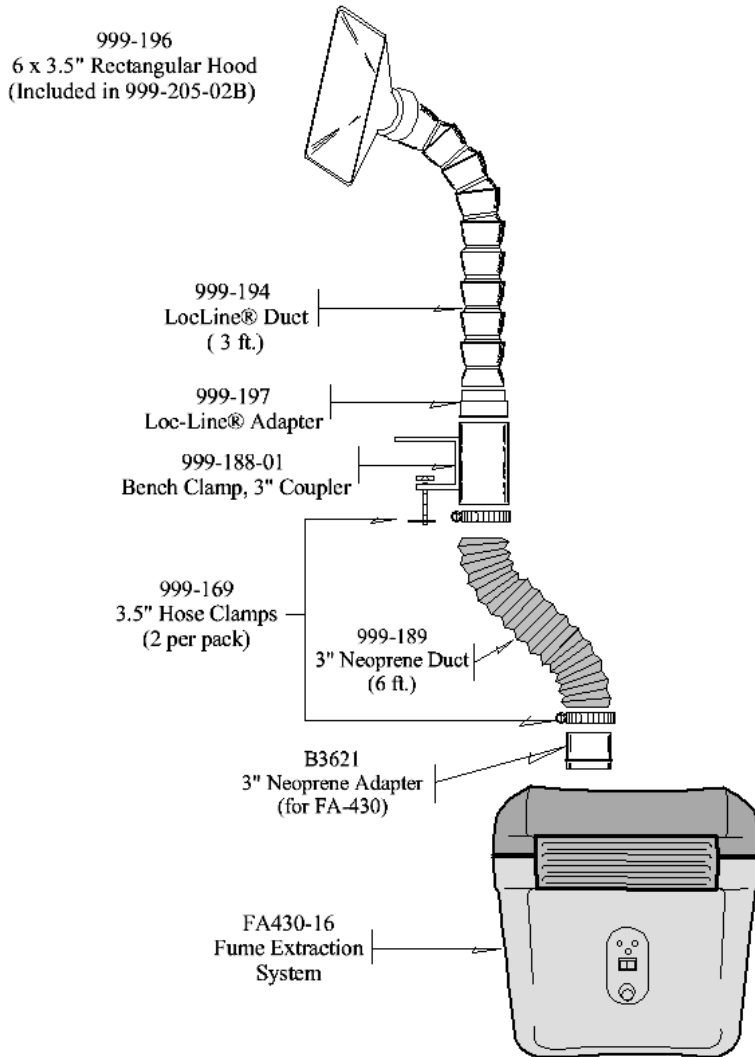

HAKKO DUCT KIT

999-205-02B
Loc-Line® Duct Kit

Assembly Instructions

NOTE: Ensure the Neoprene Duct is attached to the longer side of the Neoprene Duct Adapter as measured from the flange.

Loc-Line® is a registered trademark of Lockwood Products